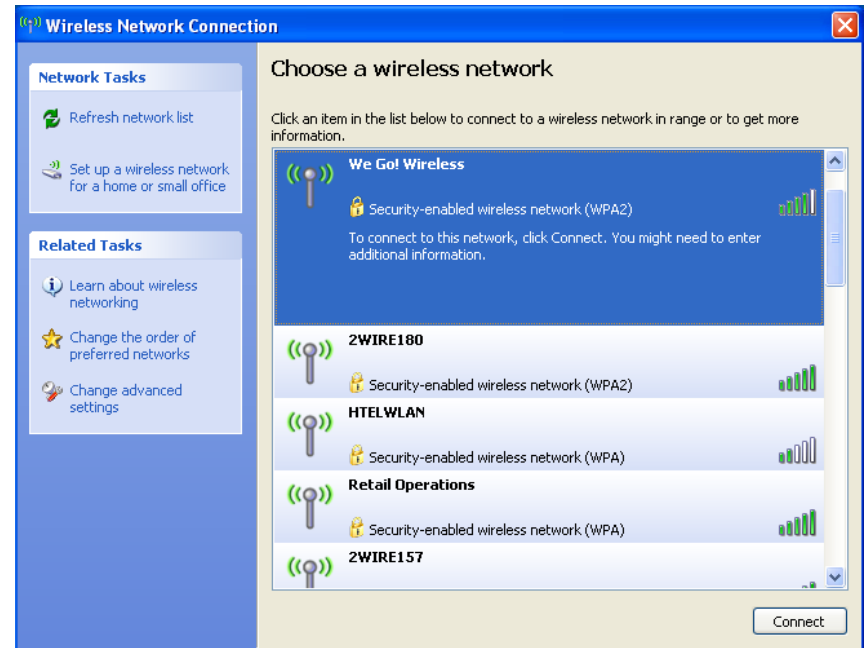

# How To Connect To Your Wireless Network

## Windows XP

1. Click on the **wireless icon** located in the bottom right hand corner of your desktop screen

2. Locate and select your wireless network from the network list by clicking on the name of the network.