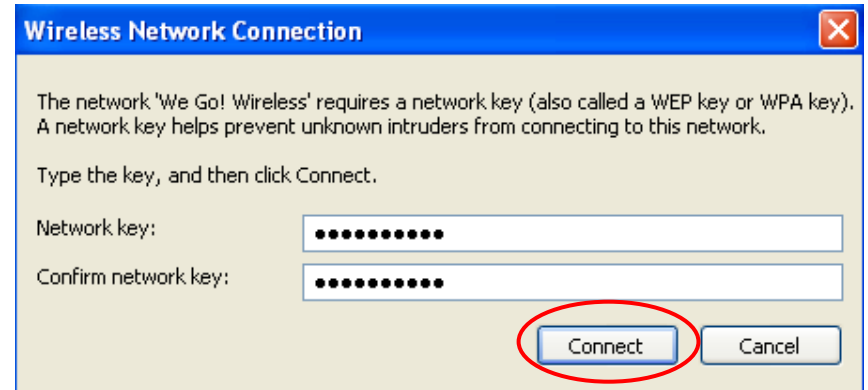

3. Click **“Connect”**

4. Enter your network **password**

5. Click **“Connect”**