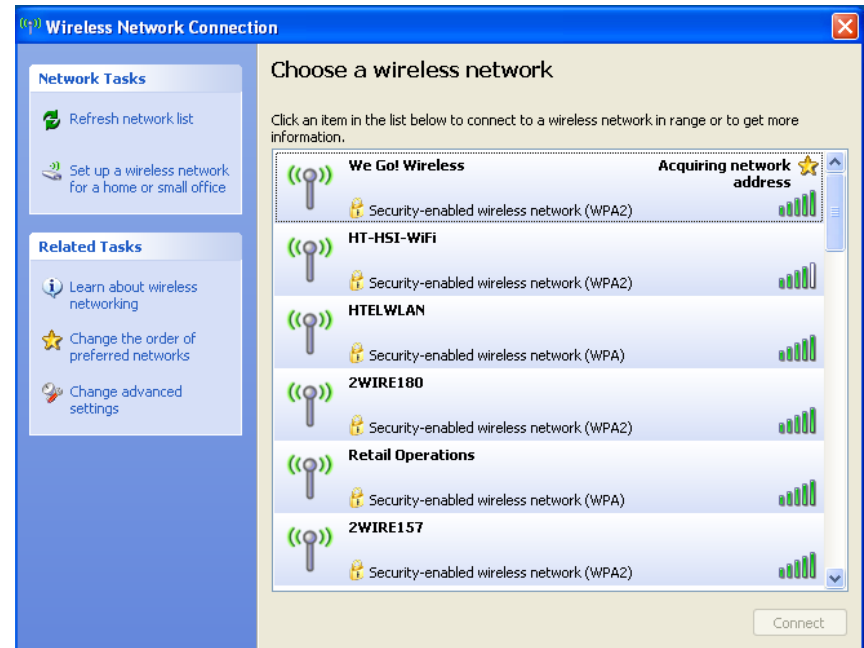

6. Wait for your computer to connect to your wireless network