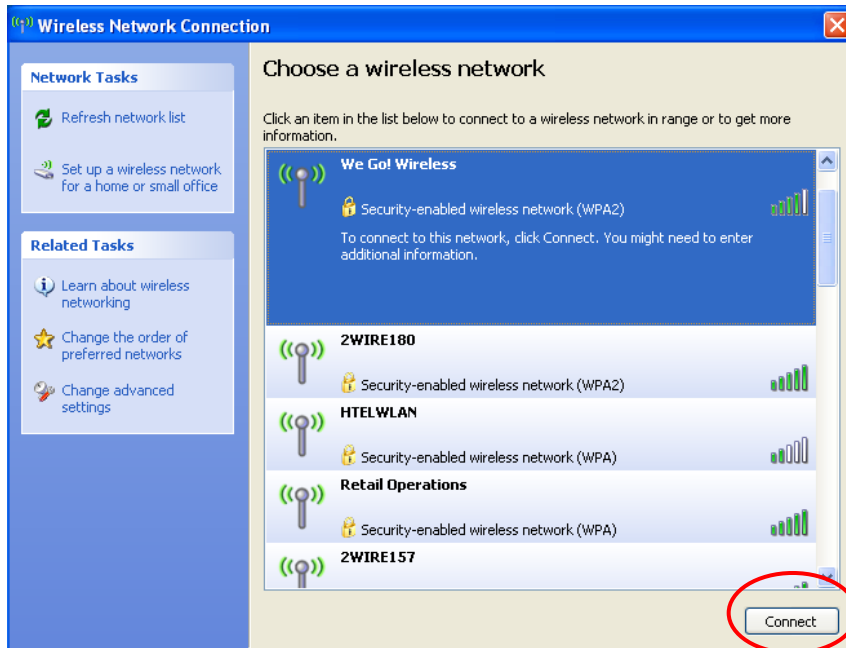

3. Click **“Connect”**

4. Enter your network **password**

5. Click **“Connect”**