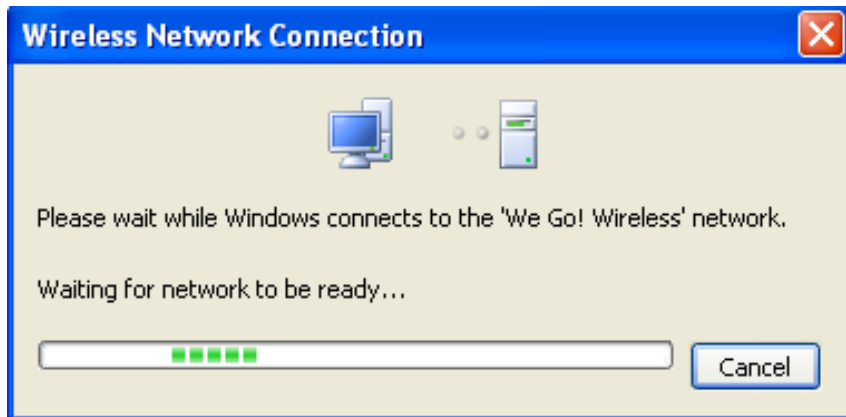

6. Wait for your computer to connect to your wireless network